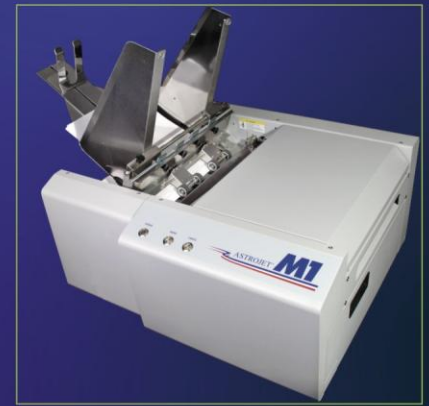

Specifications:

PRINT CARTRIDGE	Memjet® Replaceable Printhead
SPEED	Up to 3600 letter size pages or 9000 envelopes/hour
PRINT QUALITY (Dots Per Inch)	Best: 1600 x 1600 DPI Normal: 1600 x 800 DPI
IMAGE AREA	8.5" x 30" (216 mm x 762 mm)
INK MONITOR	Viewable in M-Series Toolbox
FONTS	All TrueType fonts available on PC
MEDIA SIZE	Minimum: 3" x 4.2" (76 mm x 107 mm) Maximum: 9.5" x 17" (241 mm x 431 mm)
MEDIA THICKNESS	Minimum: 0.004" (0.1 mm) Maximum: 0.020" (0.5 mm)
FEEDER CAPACITY	Up to 500 No. 10 envelopes
INK	Water-based Ink. Five 250 ml Ink Reservoirs (CMYKK).
SOFTWARE	Windows™ Printer Drivers for Windows™ XP, Vista, 7, 8
DIAGNOSTICS	Viewable in M-Series Toolbox
FIRMWARE UPDATE	Flash update through M-Series Toolbox
PC INTERFACE	USB 2.0
NETWORK INTERFACE	Ethernet Port
COUNTERS	External operator resettable job counter, permanent lifetime and job counter is viewable in M-Series Toolbox
DUTY CYCLE	350,000 letter-sized/A4 sheets per month
DIMENSIONS	20" W x 24" L x 17.25" H (50 cm x 61 cm x 44 cm)
WEIGHT	75 lbs. (34 kg.)
ELECTRICAL	110 VAC 50/60 Hz (220-240 VAC, 50/60 Hz available)
OPTIONS	Conveyor/Stacker and Drop Tray

Specifications are subject to change without notice.

Printing on Glossy or Matte media
No problem!